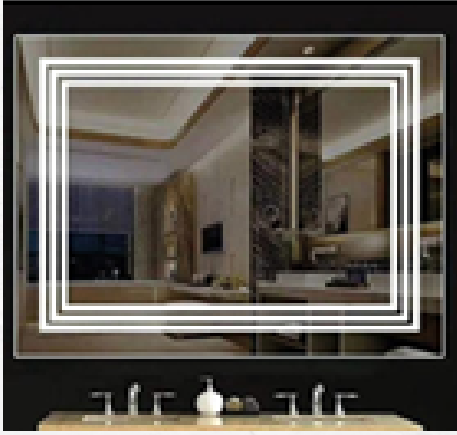

SMART MIRRORS

GOLF