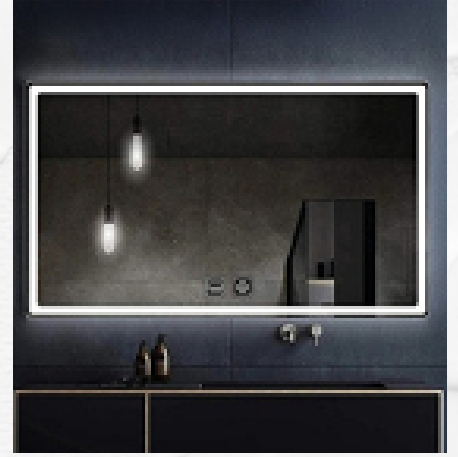

## SMART BEDSIDE TABLE

THE SMART BEDSIDE MIRROR BRINGS THE COMFORT OF MODERN LIVING TO YOUR ROOM WITH ITS LED LIGHTING, WIRELESS CHARGING AREA, AND USB OUTPUT.

CHARGE YOUR PHONE WIRELESSLY, ADJUST YOUR LIGHTING WITH A SINGLE TOUCH, ADD A SMART TOUCH TO EVERY MOMENT.