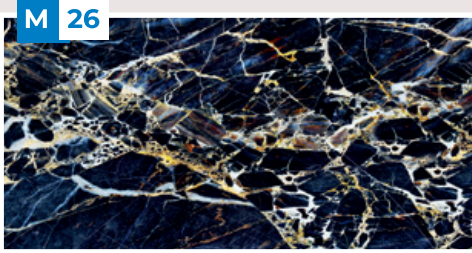

**SMOOTH
SURFACE**

**Mermer Modelleri
Marble Models**

200x50x4 cm